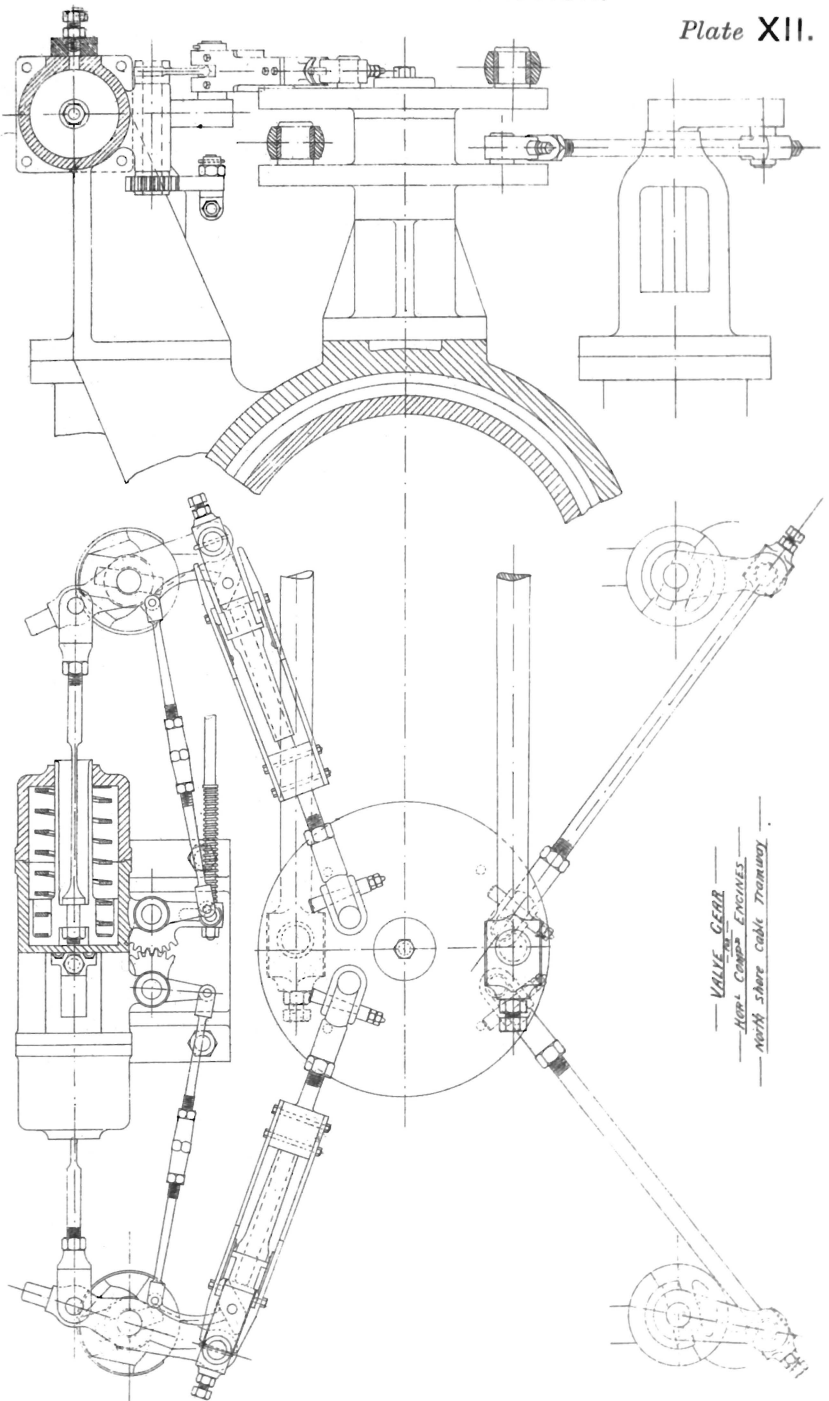

CABLE TRACTION.

Plate XII.

— VALVE GEAR —
- - - - - NON-Comp. ENGINES
· · · · · North Shore Cable Tramway