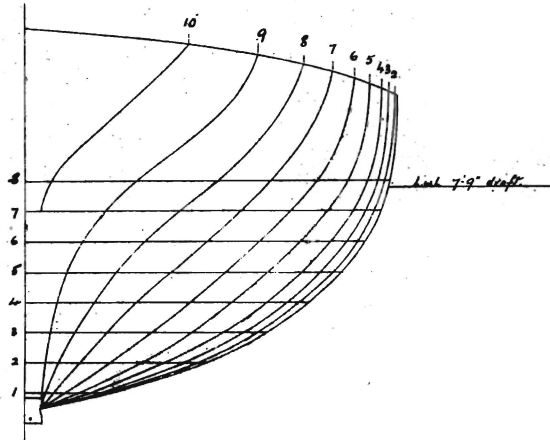

PLATE II.

Lines of S.S. Kookooburra.

| | |
|-----------------|---------|
| Length B.P. | 120' 0" |
| Length over all | 138' 0" |
| Beam moulded | 26' 8" |
| Depth | 10' 6" |